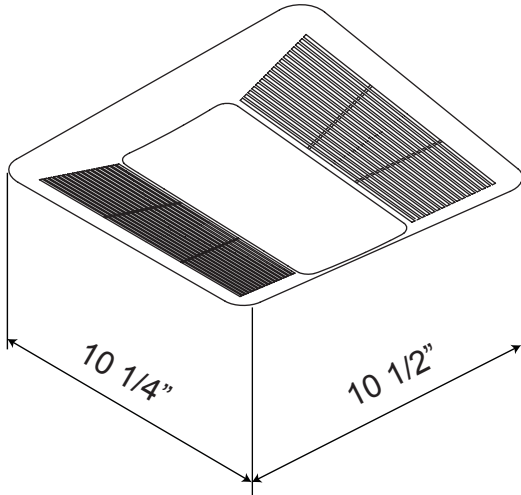

PCVLK Premium Choice Value Series Light Kit (CFL)

Dimensions (inches)

Features:

- 13 watt GU24 Bulb
- 2700K/900 lumens
- Simple plug-in receptacle in fan housing
- Can be installed with new fan or as an add-on later