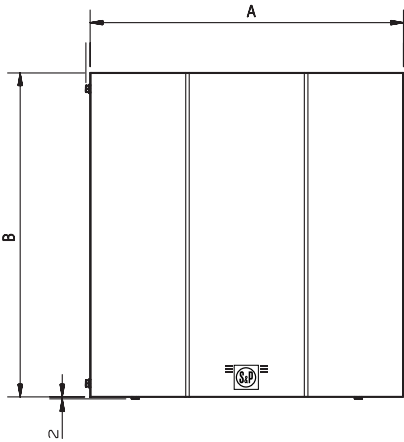

6393 Powers Avenue
 Jacksonville, Florida 32217-2298
 P: 800.961.7370 F: 800.961.7379
 www.solerpalau-usa.com

MODEL SWF-SIDEWALL FAN

(For High Static Pressure Applications with Minimum Space)

Dimensions inches/mm

Model	A	B	C	C1	C2	D
SWF-100	13 1/4 337	13 1/4 337	9 228	3 76	2 7/16 62	4 100
SWF-100x	13 1/4 337	13 1/4 337	9 228	3 76	2 7/16 62	4 100
SWF-150	13 1/4 394	13 1/4 337	10 1/4 256	3 76	2 7/16 62	6 150
SWF-150x	15 1/2 394	16 1/16 408	10 254	3 3/16 81	2 7/16 62	6 150
SWF-200	15 1/2 394	16 1/16 408	11 7/16 290	3 3/8 87	2 7/16 62	8 200