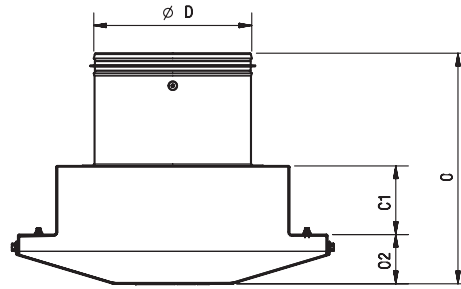

6393 Powers Avenue
 Jacksonville, Florida 32217-2298
 P: 800.961.7370 F: 800.961.7379
 www.solerpalau-usa.com

MODEL SWF-SIDEWALL FAN

(For High Static Pressure Applications with Minimum Space)

Dimensions inches/mm

Model	A	B	C	C1	C2	D
SWF-100	13 1/4 337	13 1/4 337	9 228	3 76	2 7/16 62	4 100
SWF-100x	13 1/4 337	13 1/4 337	9 228	3 76	2 7/16 62	4 100
SWF-150	13 1/4 394	13 1/4 337	10 1/4 256	3 76	2 7/16 62	6 150
SWF-150x	15 1/2 394	16 1/16 408	10 254	3 3/16 81	2 7/16 62	6 150
SWF-200	15 1/2 394	16 1/16 408	11 7/16 290	3 3/8 87	2 7/16 62	8 200