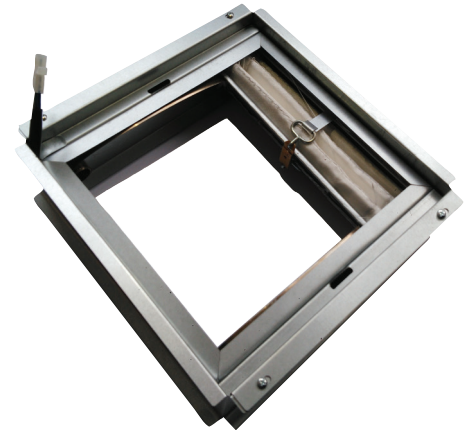

PCVRD Radiation Damper for PC Value fans (Fits PCV50 and PCV80)

Dimensions

Specifications

- For use in 1, 2 and 3-hour rated floor-ceiling and roof-ceiling constructions
- ETL Listed (UL555C standard)
- Ceramic fiber with fiberglass cover
- Roll-formed frame 22 ga. galvanized steel

The chart below indicates with plug-&-play or other PCV accessories can be used with the PCVRD:

	Standard Grille	PCVLK	PCVLEDK	PCHS	PCSC	PCMG
PCVRD	✓	-	✓	✓	✓	✓

ACCESSORY MODEL	1	2	3	4	5	REMARKS

PROJECT: _____ CONTRACTOR: _____
 LOCATION: _____ REVISION DATE: _____
 FORM NO.: _____ SUBMITTED BY: _____ DATE: _____
 ENGINEER: _____ APPROVED BY: _____ DATE: _____