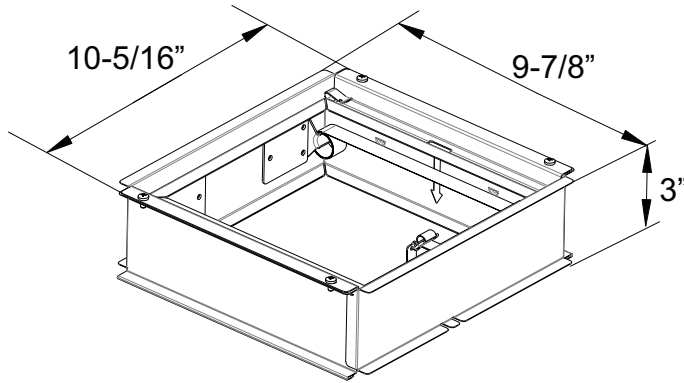

PCVRD Radiation Damper for PC Value fans (Fits PCV50 and PCV80)

Dimensions

Specifications

- For use in 1, 2 and 3-hour rated floor-ceiling and roof-ceiling constructions
- ETL Listed (UL555C standard)
- Ceramic fiber with fiberglass cover
- Roll-formed frame 22 ga. galvanized steel