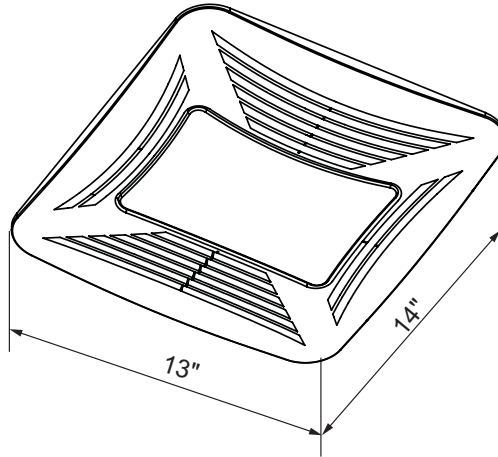

PRODUCT FEATURES:

- 11 watt LED array (4100K/ 1100 lumens)
- 2 watt LED night light setting (200 lumens)
- Simple plug-in receptacle in fan housing
- Can be installed with new or pre-installed fan

DIMENSIONS