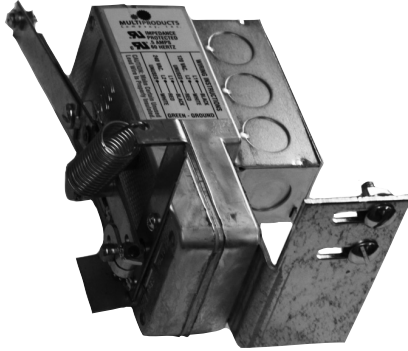

P: 800.961.7370
www.solerpalau-usa.com

EAS MOTOR PACK

EAS1232MTR

EAS3850MTR

Motor Pack Part No.	Power Supply Required	Running AMPS	Stall Torque	Damper Panels	Lead Length
EAS1232MTR	115/230V, 60 Hz	.11/.07	77 ins. lbs.	Single	6"
EAS3850MTR	115/230V, 60 Hz	.11/.07	77 ins. lbs.	Double	6"