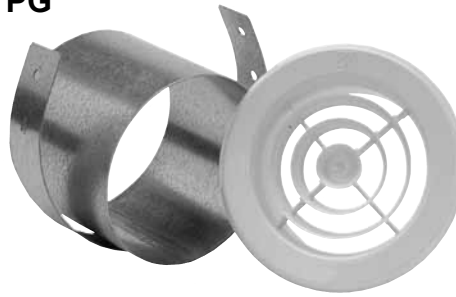

P: 800.961.7370
www.solerpalau-usa.com

Premium Grille

PG

Model	Description
PG-100	4" Plastic Grille with 4" Steel Collar
PG-150	6" Plastic Grille with 6" Steel Collar

Grille Dimensions (in inches)

Grille	Dia.	Height	Fits Duct Dia.	Fits Collars
PG-100G	4 5/8	1 1/2	4"	PG-100D
PG-150G	8 1/8	1 5/8	6"	PG-150D

Collar Dimensions (in inches)

Collar	Diameter	Length
PG-100D	3 3/4	3 1/4
PG-150D	5 3/4	4 5/8

Accessory Model	1	2	3	4	5	Remarks

Project: _____	Submitted: _____
Customer: _____	Approved: _____
Location: _____	