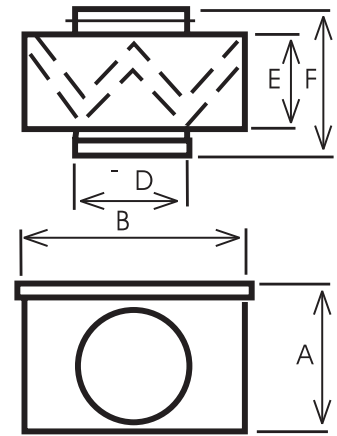

# MFL - Filtration Box

In-line heavy-duty cabinet filters of type EU3 grade filtration are designed for direct connection with standard circular ducting.

## Dimensions inches/mm

Type	A	B	D	E	F
MFL-100	7 7/8 200	7 7/8 200	3 15/16 100	6 1/16 154	7 11/16 196
MFL-125	7 7/8 200	7 7/8 200	4 15/16 125	6 1/16 154	7 11/16 196
MFL-150	8 11/16 220	8 11/16 220	6 5/16 160	6 1/16 154	7 11/16 196
MFL-200	9 9/16 243	9 5/8 244	7 7/8 200	6 1/16 154	7 15/16 202
MFL-250	11 9/16 293	11 7/8 294	9 13/16 250	6 1/16 154	8 1/8 206
MFL-315	13 7/16 342	13 1/2 343	12 3/8 315	6 1/16 154	8 1/8 206