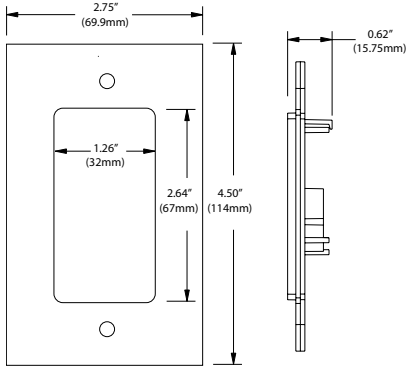

Electrical Diagram

WARNING: Always unplug the unit before installation

Dimensions

For more information contact us at
www.solerpalau-usa.com or 1.800.961.7370 for
 additional submittal drawings.

S&P will not be responsible for fabrication changes or
 errors resulting from customer use of a non-current
 submittal drawing.