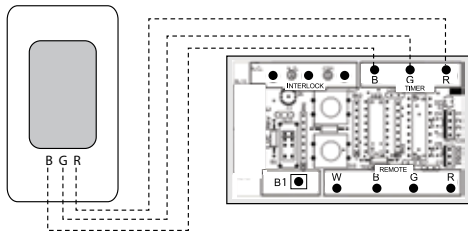

Electrical Diagram

WARNING: Always unplug the unit before installation