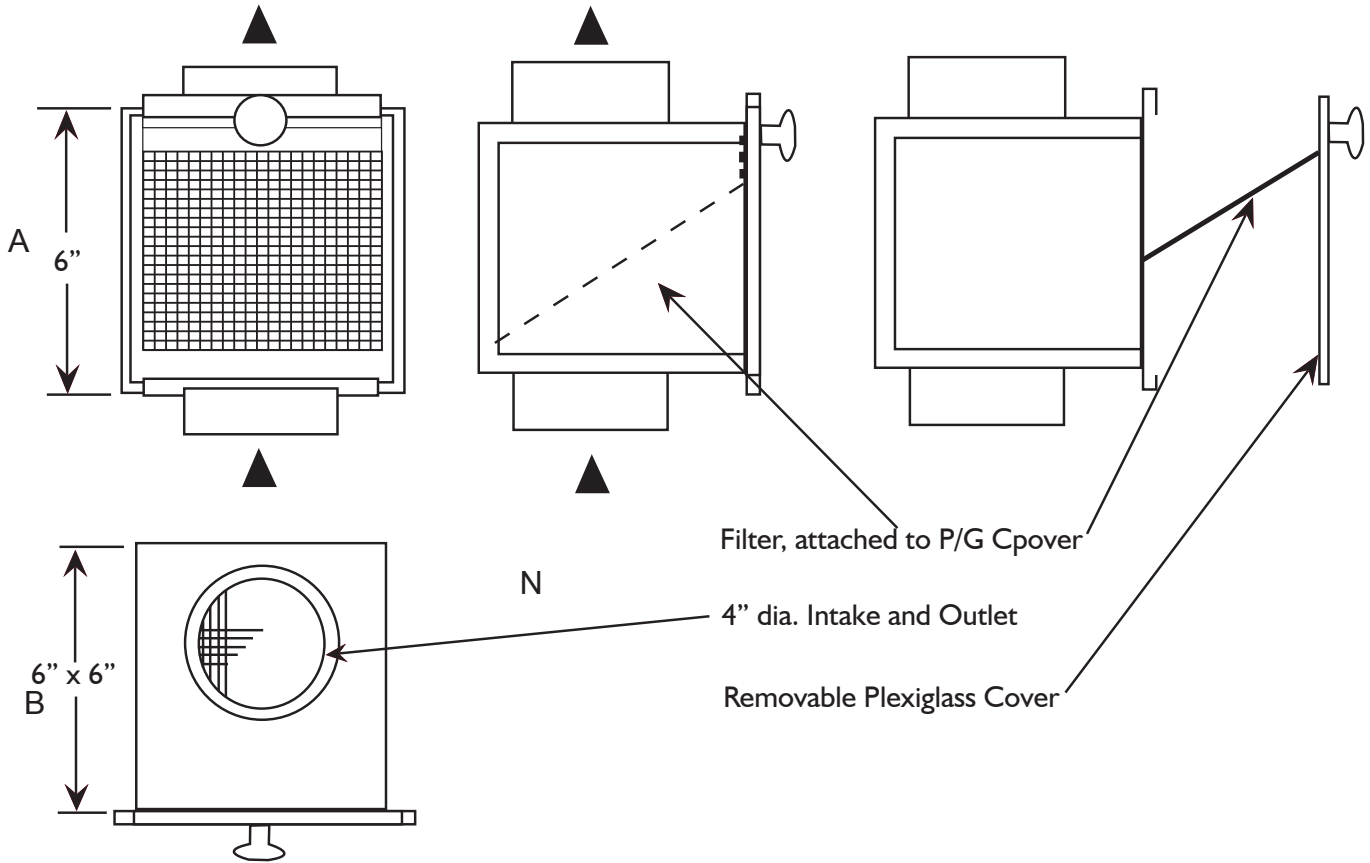

P: 800.961.7370
www.solerpalau-usa.com

LT-100 - Lint Trap

Pressure drop across LT-100 Lint Trap (when clean) is .05" SP.

ACCESSORY MODEL	1	2	3	4	5	REMARKS

Project: _____	Submitted: _____
Customer: _____	Approved: _____
Location: _____	