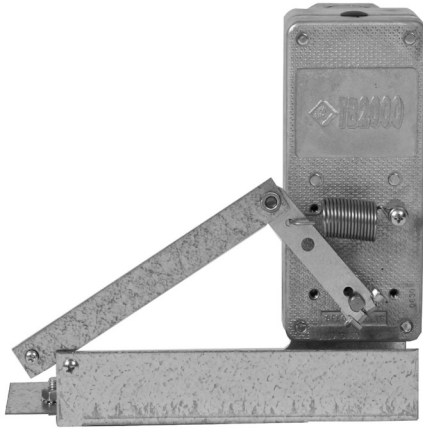

P: 800.961.7370
www.solerpalau-usa.com

411611 MOTOR PACK

Motor Pack Part Number	Power Supply Required	Running AMPS	Stall Torque	Lead Length	Installed Unit Dimension		
					H	W	D
411611	115/230V, 60 Hz	.11/.07	77 in. lbs.	6"	8.5	4.5	7.375