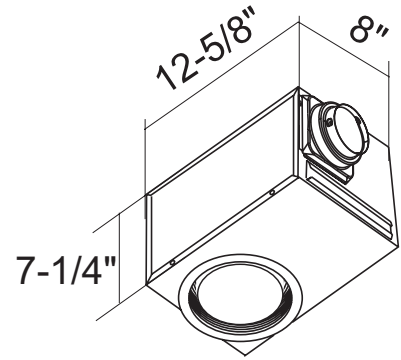

PCRL80 & PCRL80F

Premium Choice Recessed Vent Light

Specifications

- HVI certified performance, 80 CFM @ .1" SP
- Very quiet, rated at .9 sones
- 120V/60HZ
- Galvanized housing with black polyester powder coat finish
- Universal 4 or 5" metal duct adaptor
- 14-24" adjustable hanging bars
- Fits 2x8 construction
- PCRL80 has a E26 bulb base (bulb sold separately)
- PCRL80F has a GU24 bulb base (CFL Spiral bulb included)
- Plug-&-Play compatible with PCSC (Speed Control) and PCHS (Humidity Sensor)
- 5-year warranty