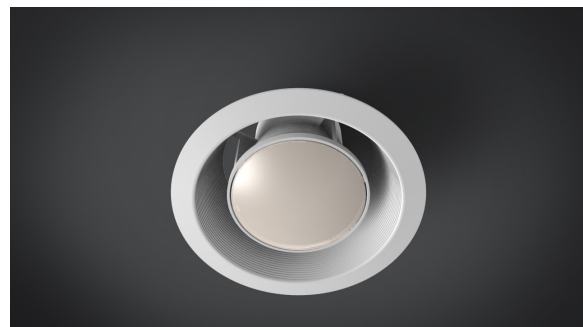

PCRL80 & PCRL80F

Premium Choice Recessed Vent Light

Specifications

- HVI certified performance, 80 CFM @ .1" SP
- Very quiet, rated at .9 sones
- 120V/60HZ
- Galvanized housing with black polyester powder coat finish
- Universal 4 or 5" metal duct adaptor
- 14-24" adjustable hanging bars
- Fits 2x8 construction
- PCRL80 has a E26 bulb base (bulb sold separately)
- PCRL80F has a GU24 bulb base (CFL Spiral bulb included)
- Plug-&-Play compatible with PCSC (Speed Control) and PCHS (Humidity Sensor)
- 5-year warranty

PCRL80LC Light Cover comes standard with PCRL80F and is optional with PCRL80